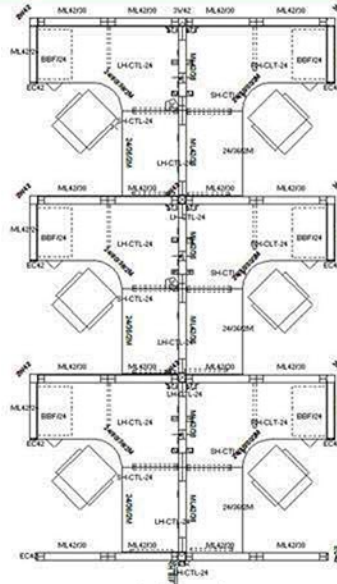

Matrix Cubicle Systems

1-888-442-8242

3 In-Line

6 Pack

Size: 5' x 6' x 42"

 cubicles.com