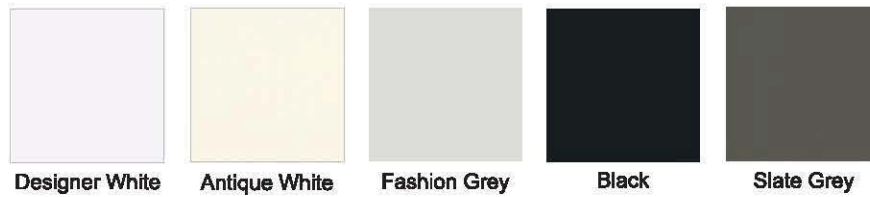

General Dimensions

Base Color Options

Top Shapes and Sizes

Rectangular

24"D x 48"W
 24"D x 54"W
 24"D x 60"W
 24"D x 66"W
 24"D x 72"W
 24"D x 78"W
 24"D x 84"W
 30"D x 48"W
 30"D x 60"W
 30"D x 66"W
 30"D x 72"W
 30"D x 78"W
 30"D x 84"W

Equal Corner

42" x 42" x 24"
 42" x 48" x 24"
 42" x 48" x 30"
 60"W x 24"D
 60"W x 30"D
 66"W x 24"D
 66"W x 30"D
 72"W x 24"D
 72"W x 30"D

Extended Corner Left

60" x 36" x 24"
 60" x 36" x 30"
 60" x 42" x 24"
 60" x 42" x 30"
 60" x 48" x 24"
 60" x 48" x 30"
 72" x 36" x 24"
 72" x 36" x 30"
 72" x 42" x 24"
 72" x 42" x 30"
 72" x 48" x 24"
 72" x 48" x 30"
 72" x 60" x 24"
 72" x 60" x 30"
 84" x 36" x 24"
 84" x 36" x 30"
 84" x 42" x 24"
 84" x 42" x 30"
 84" x 48" x 24"
 84" x 48" x 30"
 84" x 60" x 24"
 84" x 60" x 30"

Make your own L shaped adjustable stand up desk!

Top and Edge Colors

Solid Laminate:

Designer White Antique White Fashion Grey Black Slate Grey

Recommended Edge:

Designer White Antique White Fashion Grey Black Slate Grey