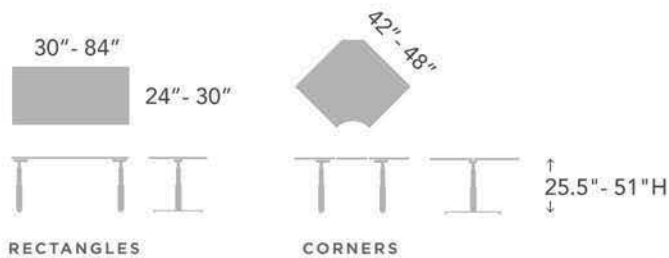

ValuLift™

Sit-to-Stand Tables and Bases

Electric-adjustable Tables
& Bases 25.5" - 51"H

Your Office Will Never Be The Same!

888.442.8242

The Special-T ValuLift™ adds high-end design and performance to one of the most affordable sit/stand electric tables in the industry.

Key Features

- No stretcher bar between the legs.
- Flexibility in leg placement to accommodate a variety of shapes and sizes.
- Bases stocked in Black, White, and Silver.
- Dozens of Standard Laminates.
- 5 year parts and labor warranty.
- Steel stiffener bar for worksurfaces over 48"W.
- Bases ship in 24 hrs.

General Dimensions

Base Color Options

Top Shapes and Sizes

Rectangular

24"D x 48"W
 24"D x 54"W
 24"D x 60"W
 24"D x 66"W
 24"D x 72"W
 24"D x 78"W
 24"D x 84"W
 30"D x 48"W
 30"D x 60"W
 30"D x 66"W
 30"D x 72"W
 30"D x 78"W
 30"D x 84"W

Extended Corner Right

60" x 36" x 24"
 60" x 36" x 30"
 60" x 42" x 24"
 60" x 42" x 30"
 60" x 48" x 24"
 60" x 48" x 30"
 72" x 36" x 24"
 72" x 36" x 30"
 72" x 42" x 24"
 72" x 42" x 30"
 72" x 48" x 24"
 72" x 48" x 30"
 72" x 60" x 24"
 72" x 60" x 30"
 84" x 36" x 24"
 84" x 36" x 30"
 84" x 42" x 24"
 84" x 42" x 30"
 84" x 48" x 24"
 84" x 48" x 30"
 84" x 60" x 24"
 84" x 60" x 30"