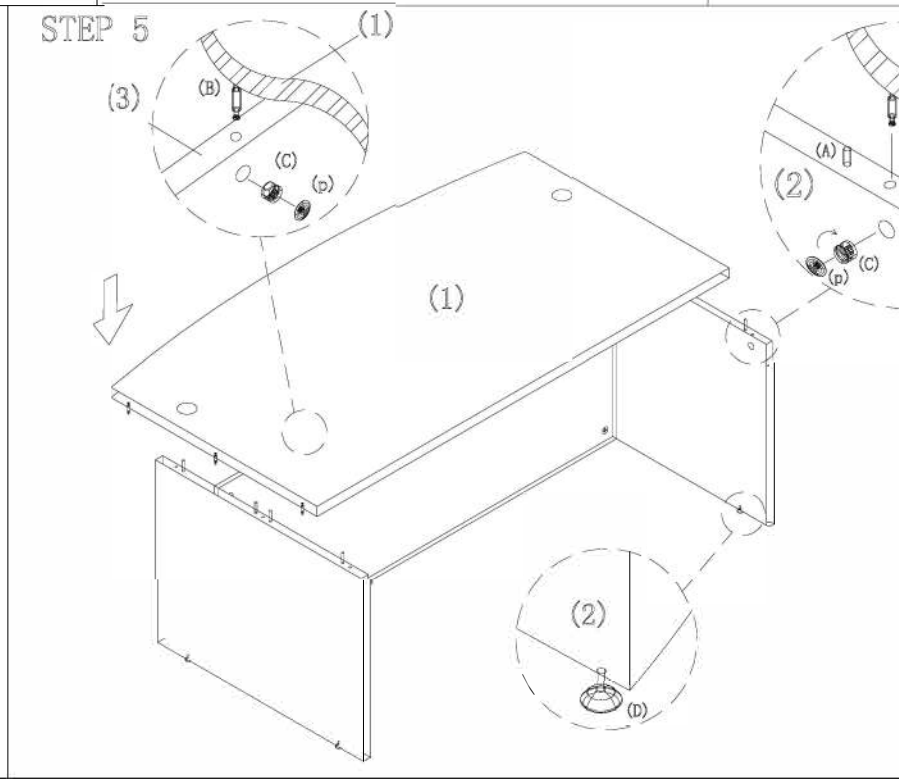

STEP 3

Bow Top Desk Shell
NAP-89
 72"W X 36"D X 29"H

Always lay components on A clean, soft-cushioned surface during assembly.