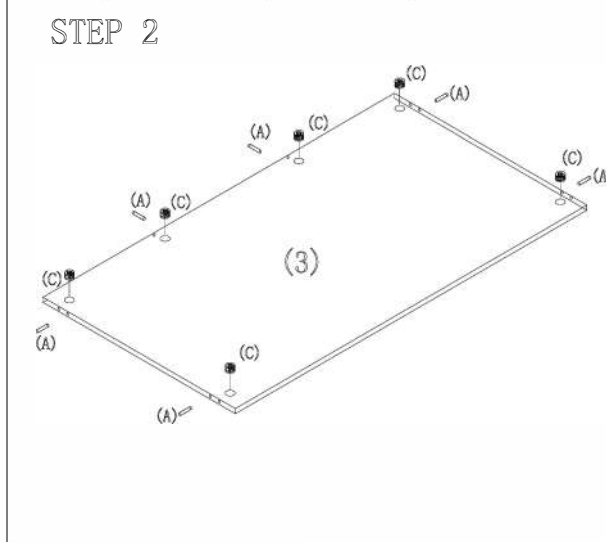

STEP 3

Bow Top Desk Shell
NAP-89
 72"W X 36"D X 29"H

Always lay components on A clean, soft-cushioned surface during assembly.