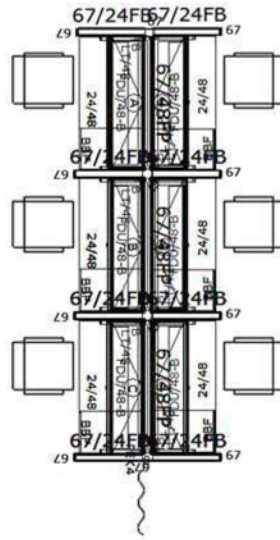

O₂TM Series Corporate Office Furniture

Available in Newly Remanufactured, Pre-Owned or Brand New!

3 In-Line

6 Pack

Size: 2' x 4' x 67"

1-888-442-8242

cubicles.com