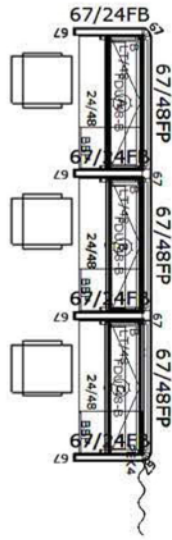

O₂TM Series Corporate Office Furniture

Available in Newly Remanufactured, Pre-Owned or Brand New!

3 In-Line

6 Pack

Size: 2' x 4' x 67"

1-888-442-8242

cubicles.com