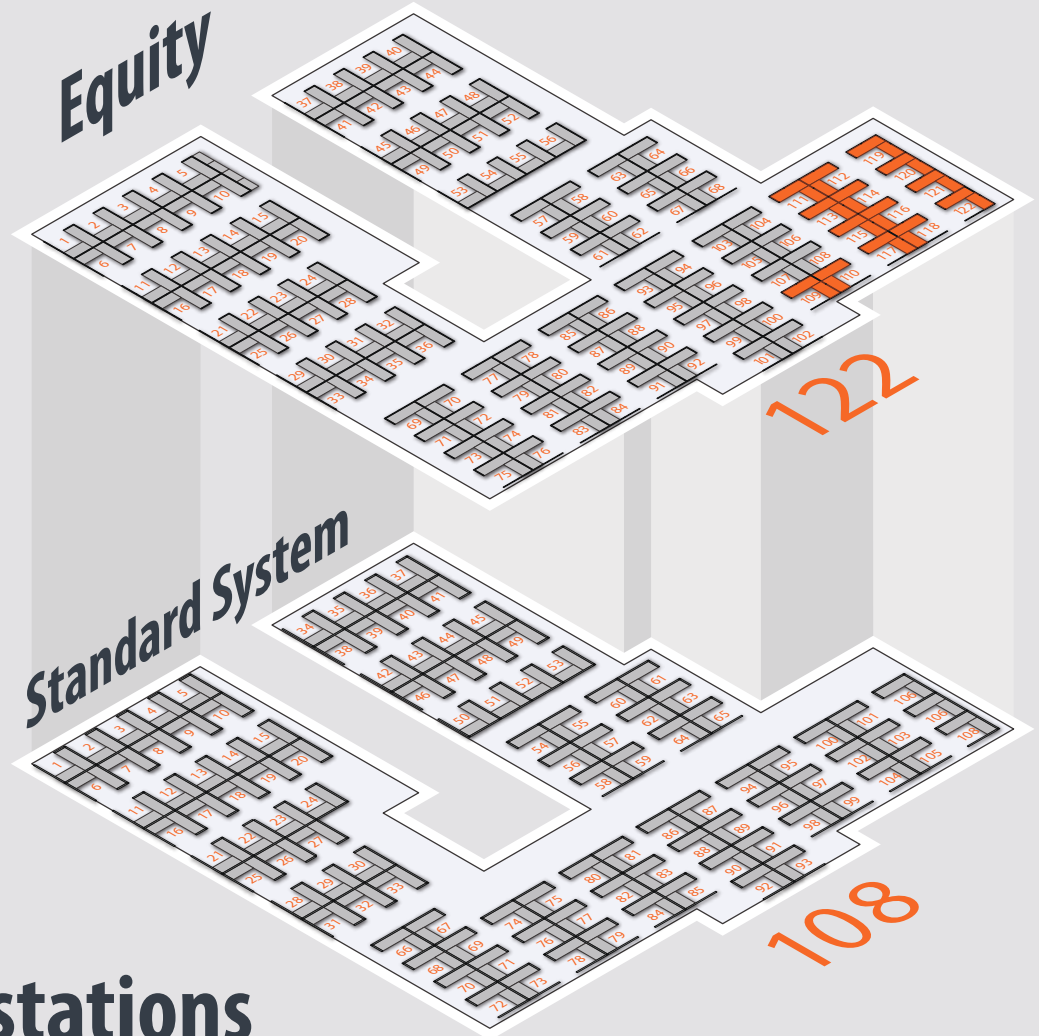

CENTERLINE MODULARITY + SLENDER PANELS = MORE WORKSTATIONS