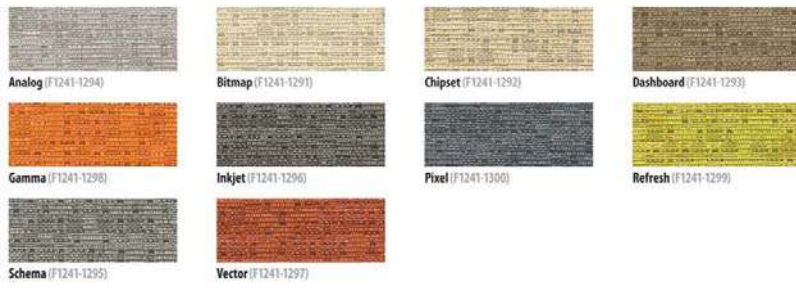

Knoll Equity Grade A Panel Fabric Options

Victor • Netiquette

Gr A