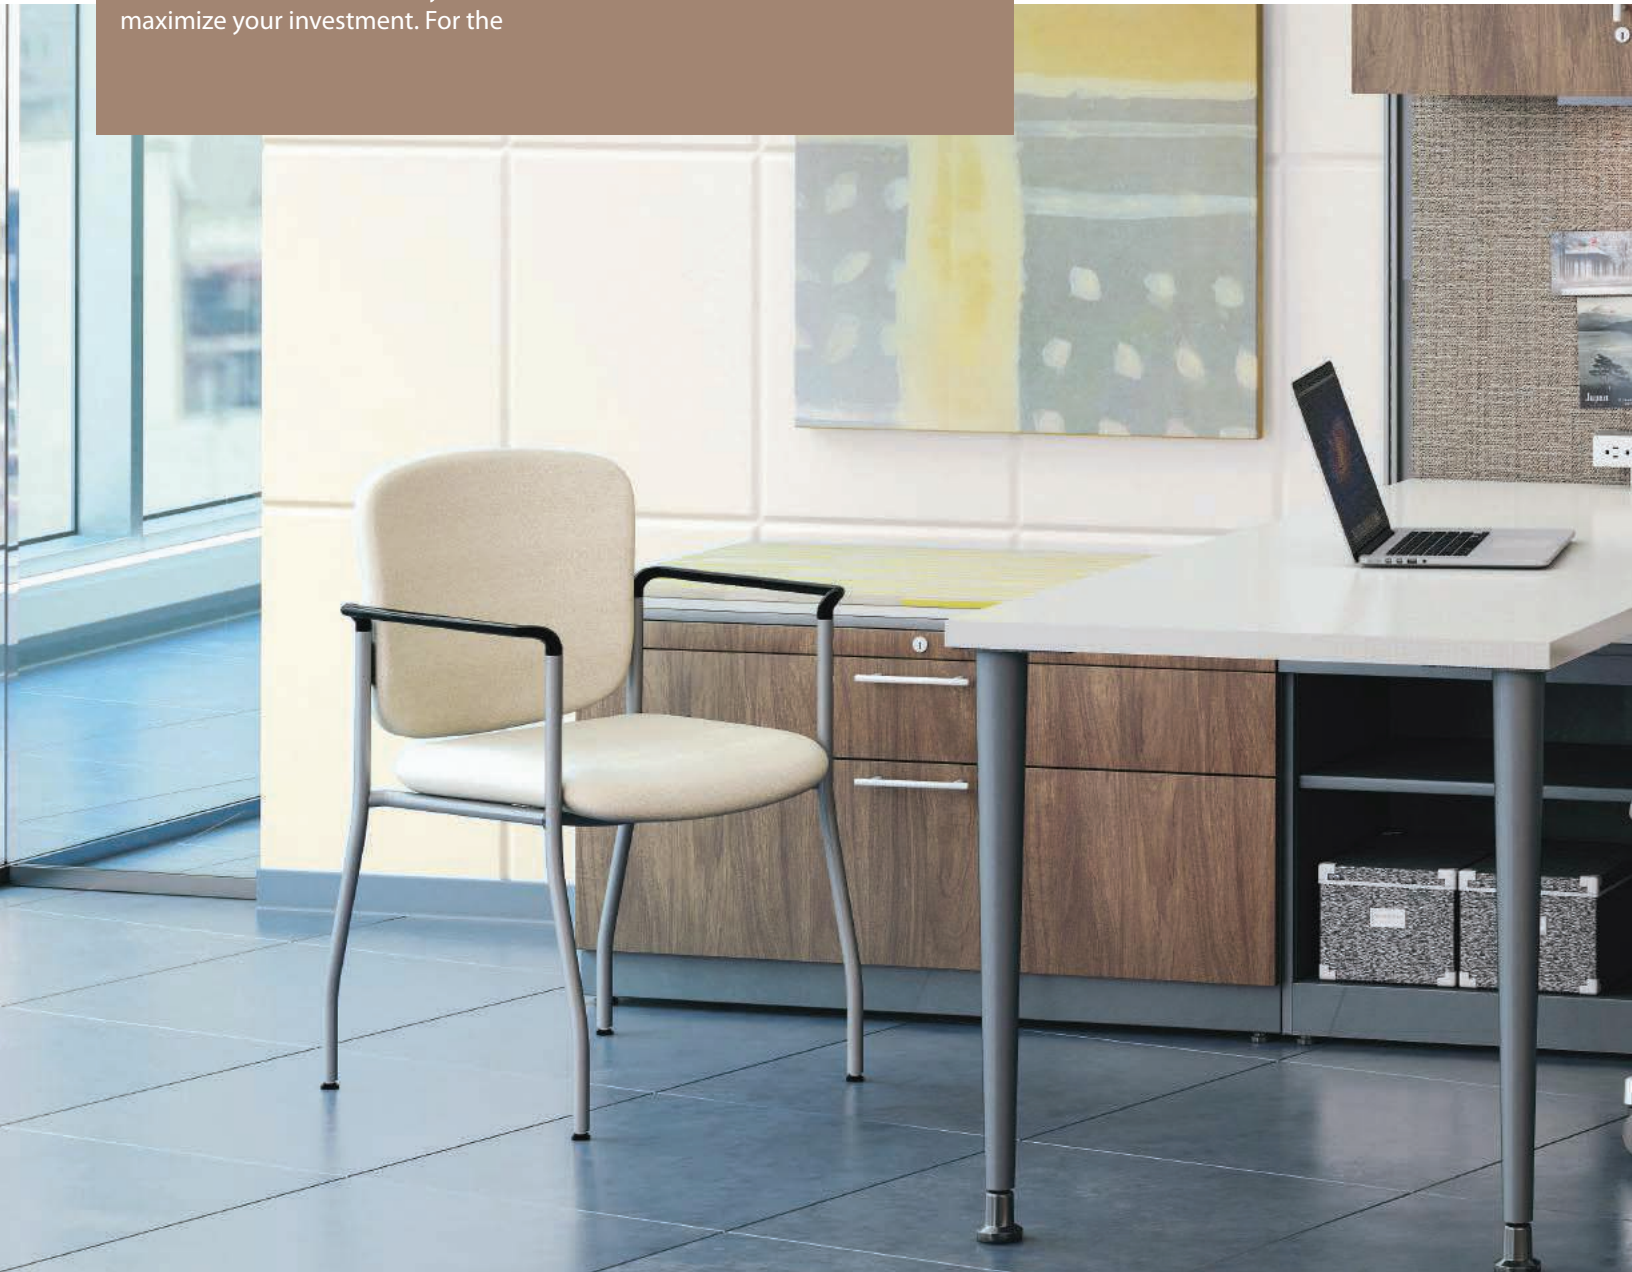

Systems Furniture for Modular Private Offices

Equity transitions between open plan and private offices, wall-mounted and free standing, all using the same components. It's a timeless and flexible solution that allows you to maximize your investment. For the

executive office, use Neutral Posture's custom finishes program to create a sophisticated, blended look that's either contemporary or traditional, or elements of both.