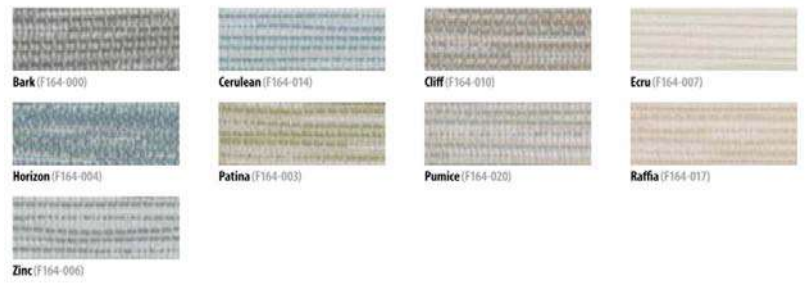

Mayer • Strata

Gr A