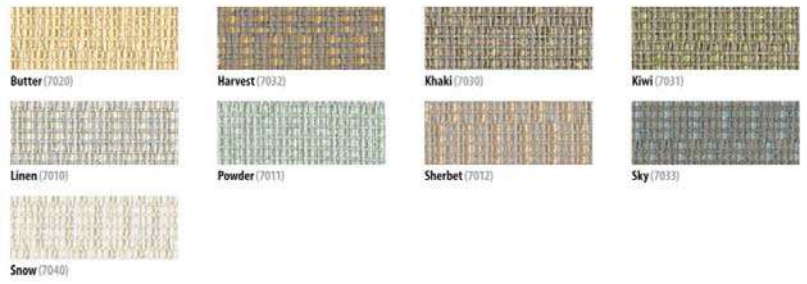

Guilford of Maine • Sprite

Gr A