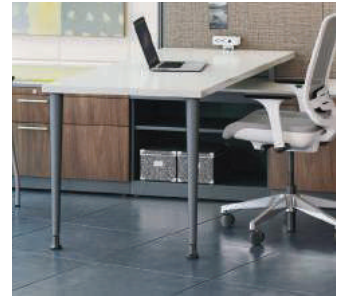

CONTINUITY OF DESIGN

Mimicking Equity's posts, the tapered legs bring consistency to the overall aesthetic.