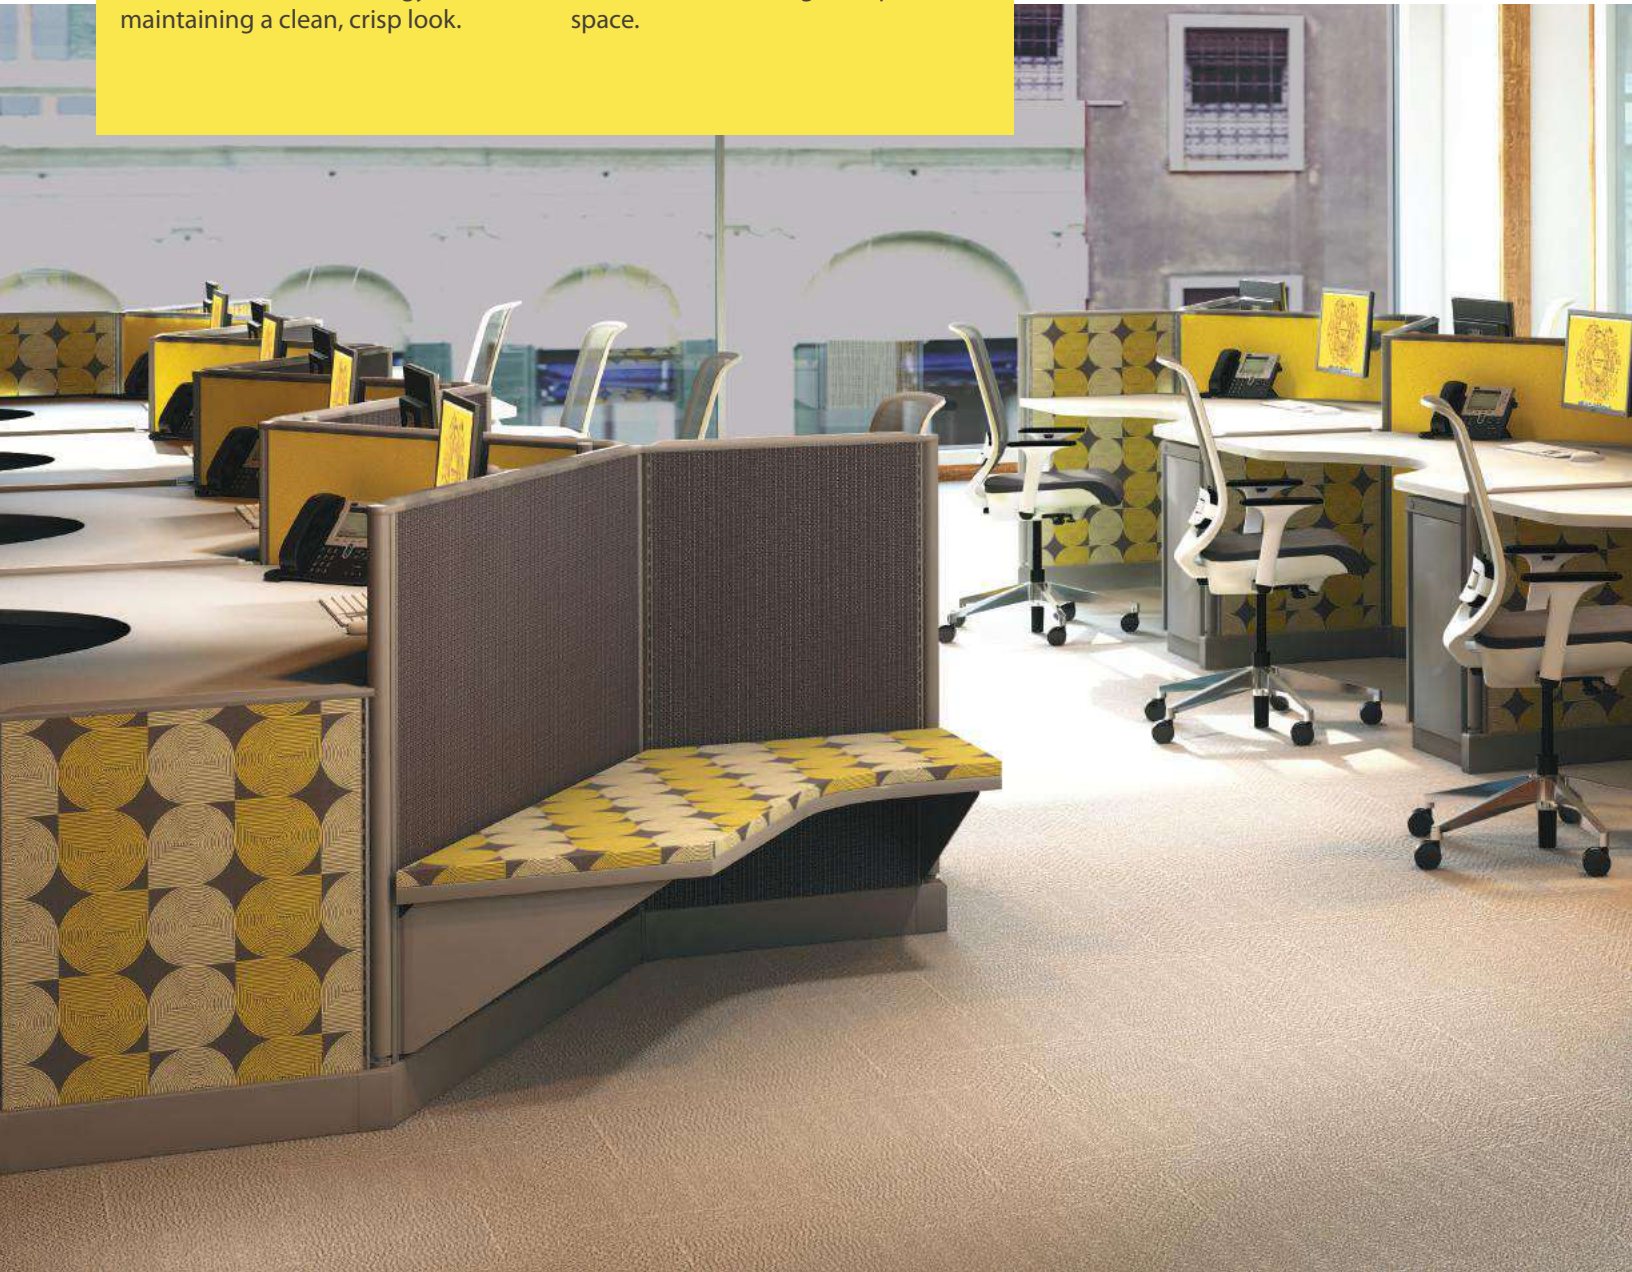

Cubicles for a Customer Service Call Center

Call centers can be designed to engage the user both functionally and visually. Using a cockpit-shaped worksurface allows more comfortable interaction with technology while maintaining a clean, crisp look.

The Equity 120° worksurface allows staggered site lines in each benching workstation, encouraging users to feel connected to their co-workers while still maintaining their personal space.

RAL 7030

Wilsonart
Linen (SS-LN)

Momentum
Origin – Eureka

Momentum
Tetra – Landmark

LoomSource
Swivel – Spotlight