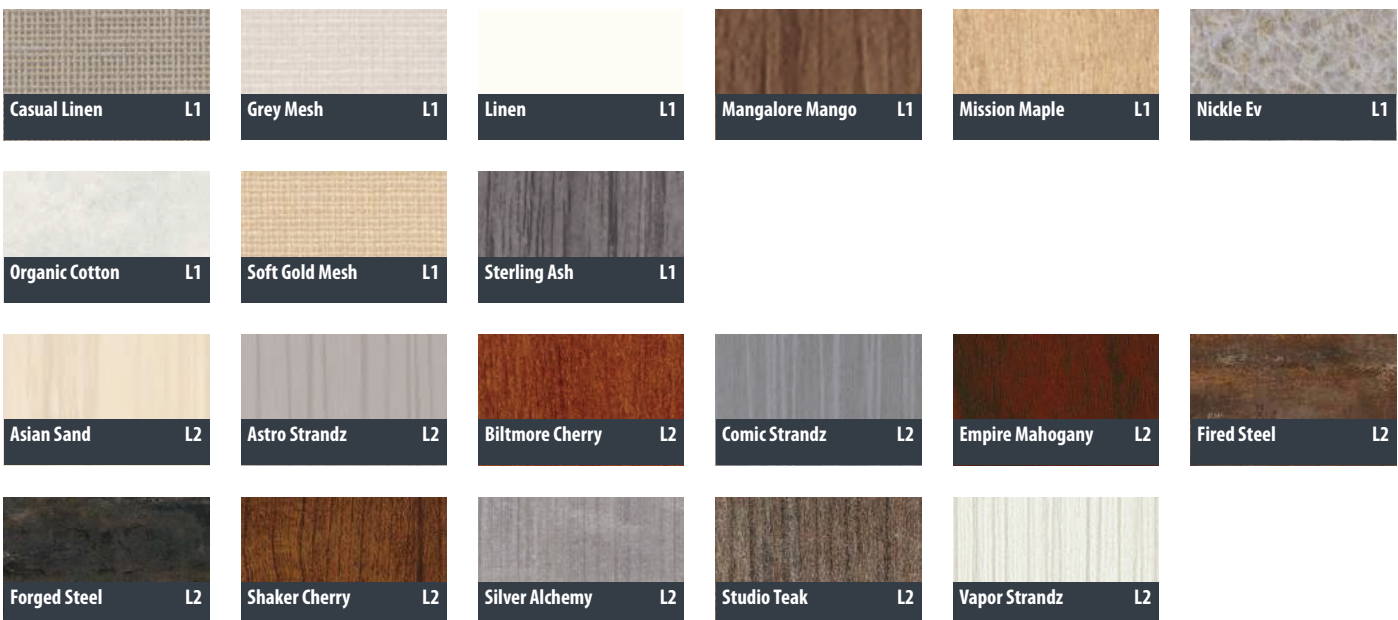

PERFORATED INSERT PANELS
Create an airy open office while still maintaining privacy.

StandUp® A1

StandUp® X1

Standard Paint Finishes

RAL Color System (upcharges apply)

Wilsonart® Laminate

Knoll Equity Grade A Panel Fabric Options

Victor • Netiquette

Gr A

Mayer • Strata

Gr A

Guilford of Maine • Candid

Gr A

Guilford of Maine • Sprite

Gr A