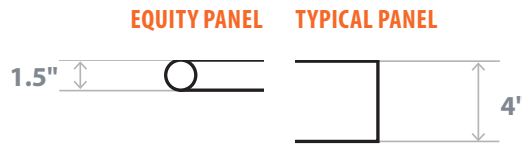

SLENDER PANELS

A typical panel is 4 inches thick. Equity's panels are a mere 1.5 inches thick, yet more durable than most systems. Let's compare a 6-foot Equity panel run vs a standard 6-foot panel run. A 6-foot Equity panel run only takes up 0.75 sqft of floor space while a standard 6-foot panel run takes up 2 sqft of floor space. That's a 1.25 sqft saving just by using one Equity 6-foot panel run over a standard 6-foot panel run.