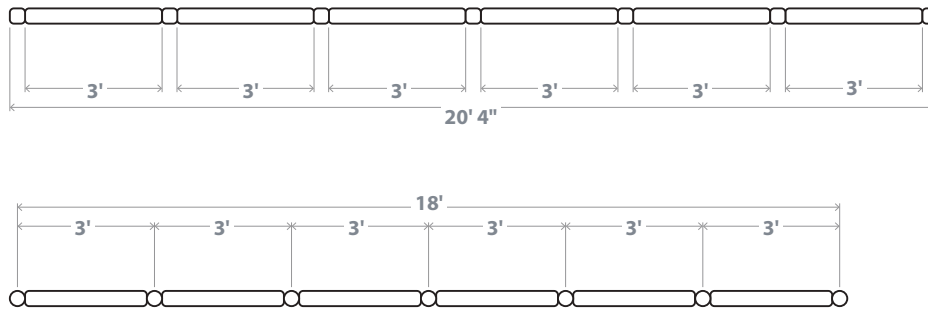

CENTERLINE MODULARITY

is at the heart of the Equity system. Each panel is joined together using a universal, cylindrical, steel post connector. Centerline dimensioning is the incorporation of the connector into the width of the panel.

Other panel systems are designed without the panel connector incorporated into the panel width. Therefore, the system requires a specific connector to be added at every "L", "T", "X" intersection of panels. These dedicated connectors add thickness at panel connections making the system "grow" or "creep" as a floor plan is created.