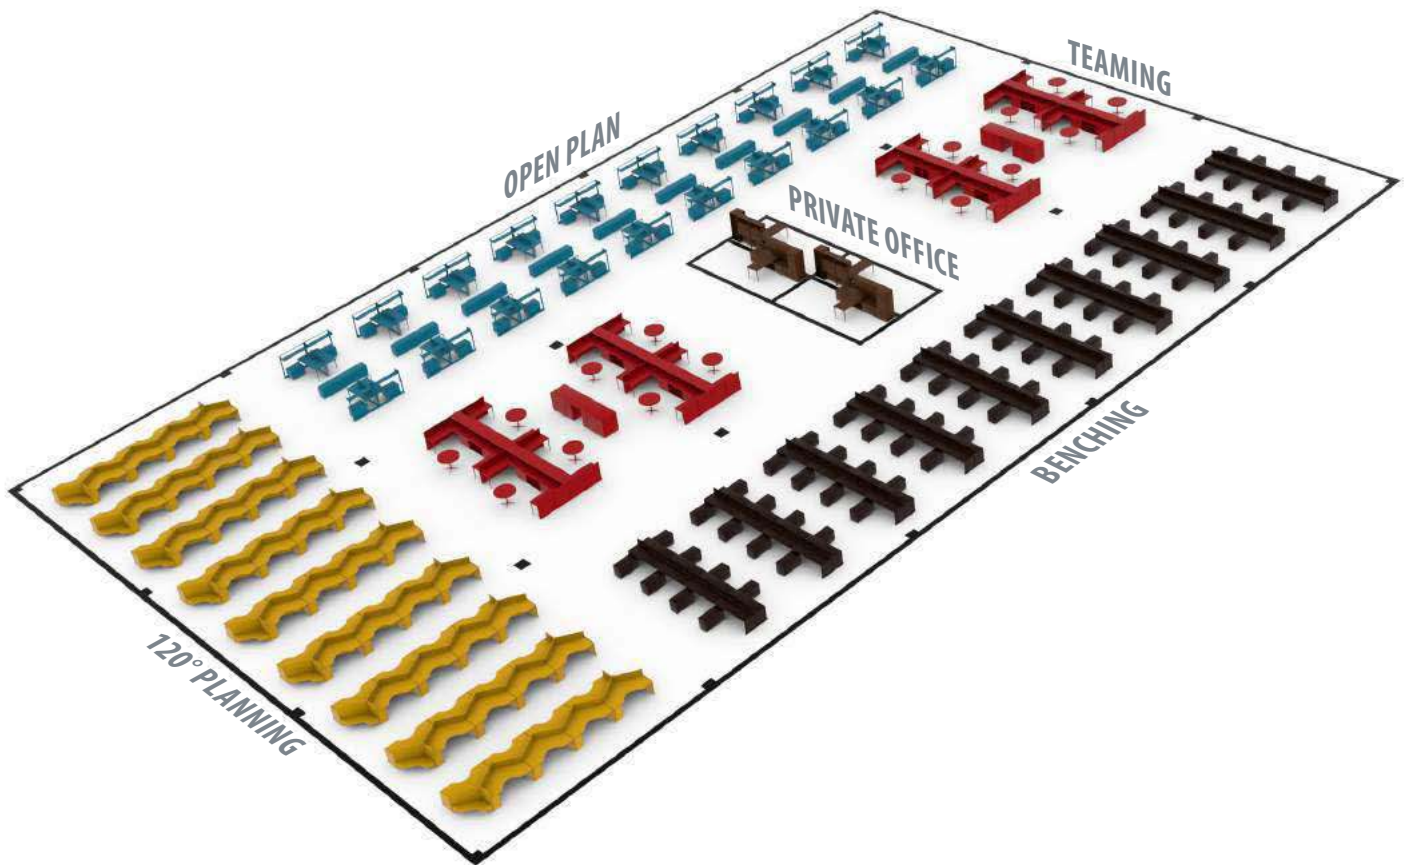

VERSATILITY

Equity, one of the most versatile products on the market, is designed to accommodate every possible office setting. Panel based 120-degree planning options help reduce ambient noise and provide privacy. Low horizons in benching spaces bring in more natural light. Impromptu meeting areas allow co-workers to collaborate more freely and frequently. An open plan with mobile tables and seated height storage provides flexible working conditions for those who need movement. Even private offices feature panel-less Equity products with laminate front case goods. No matter the working environment, no matter the demands, Equity fits your needs.