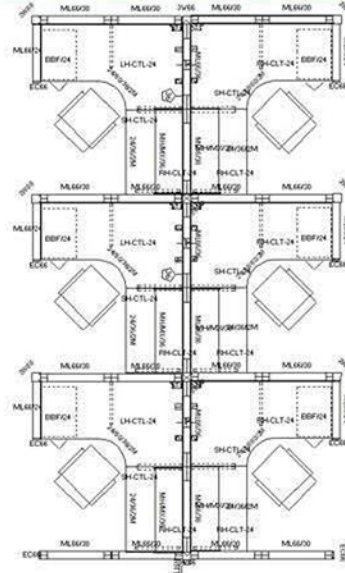

# Matrix Cubicle Systems

1-888-442-8242

3 In-Line

6 Pack

Size: 5' x 6' x 66"

 cubicles.com