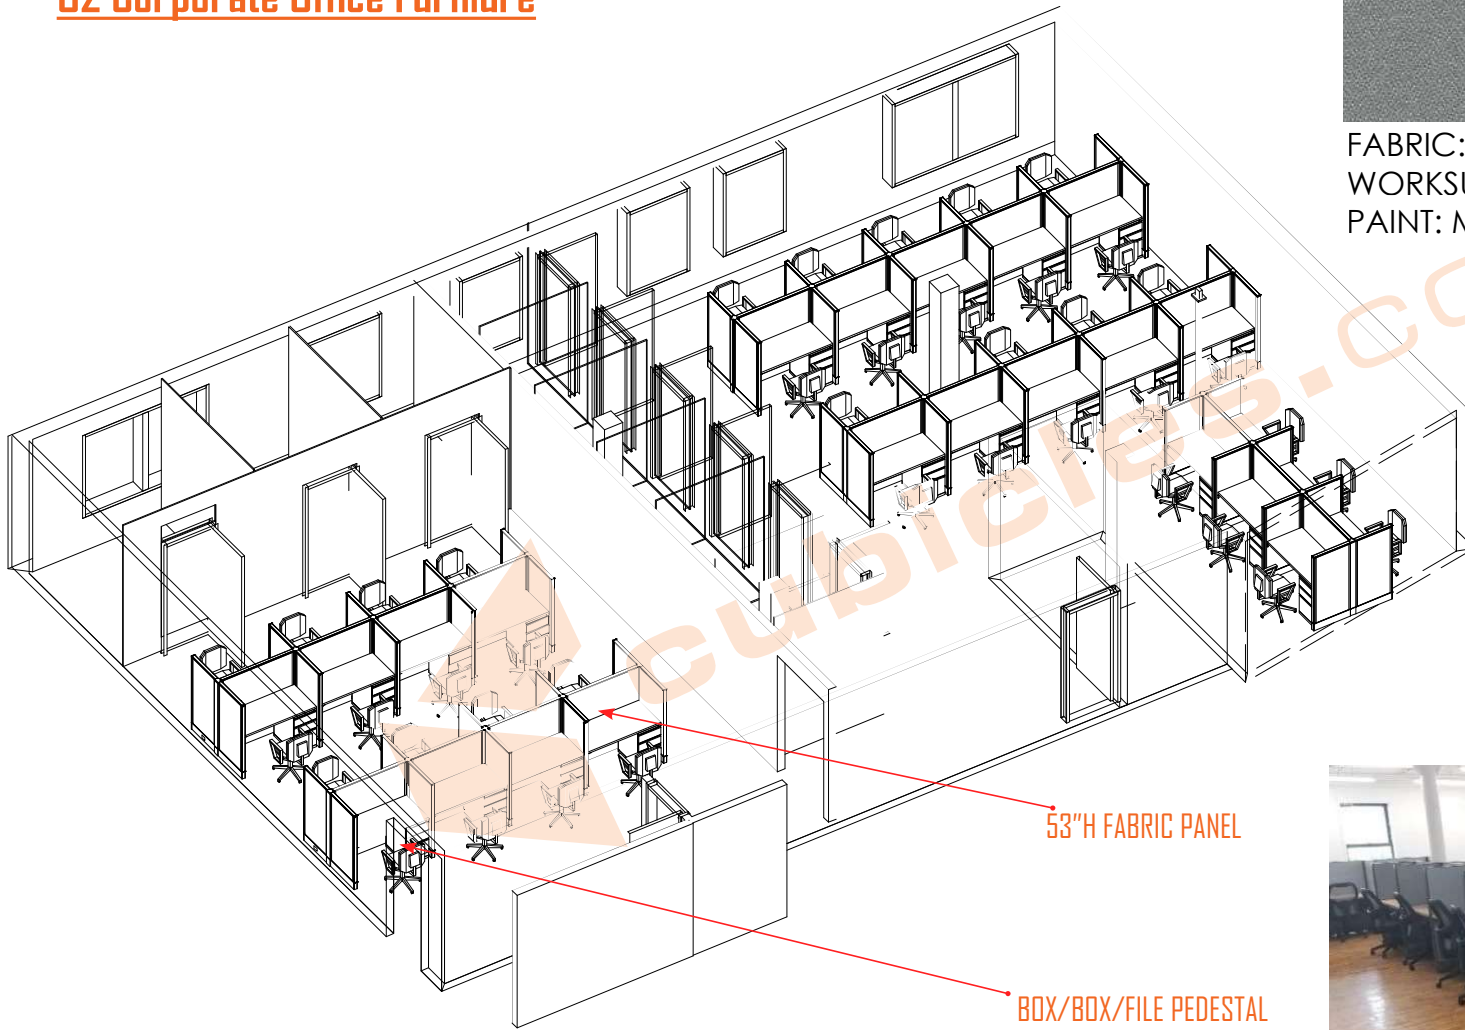

## 3D OVERALL - OPTION 2

### O2 Corporate Office Furniure

FABRIC: GREY SKY  
WORKSURFACE: HARDROCK MAPLE  
PAINT: MT