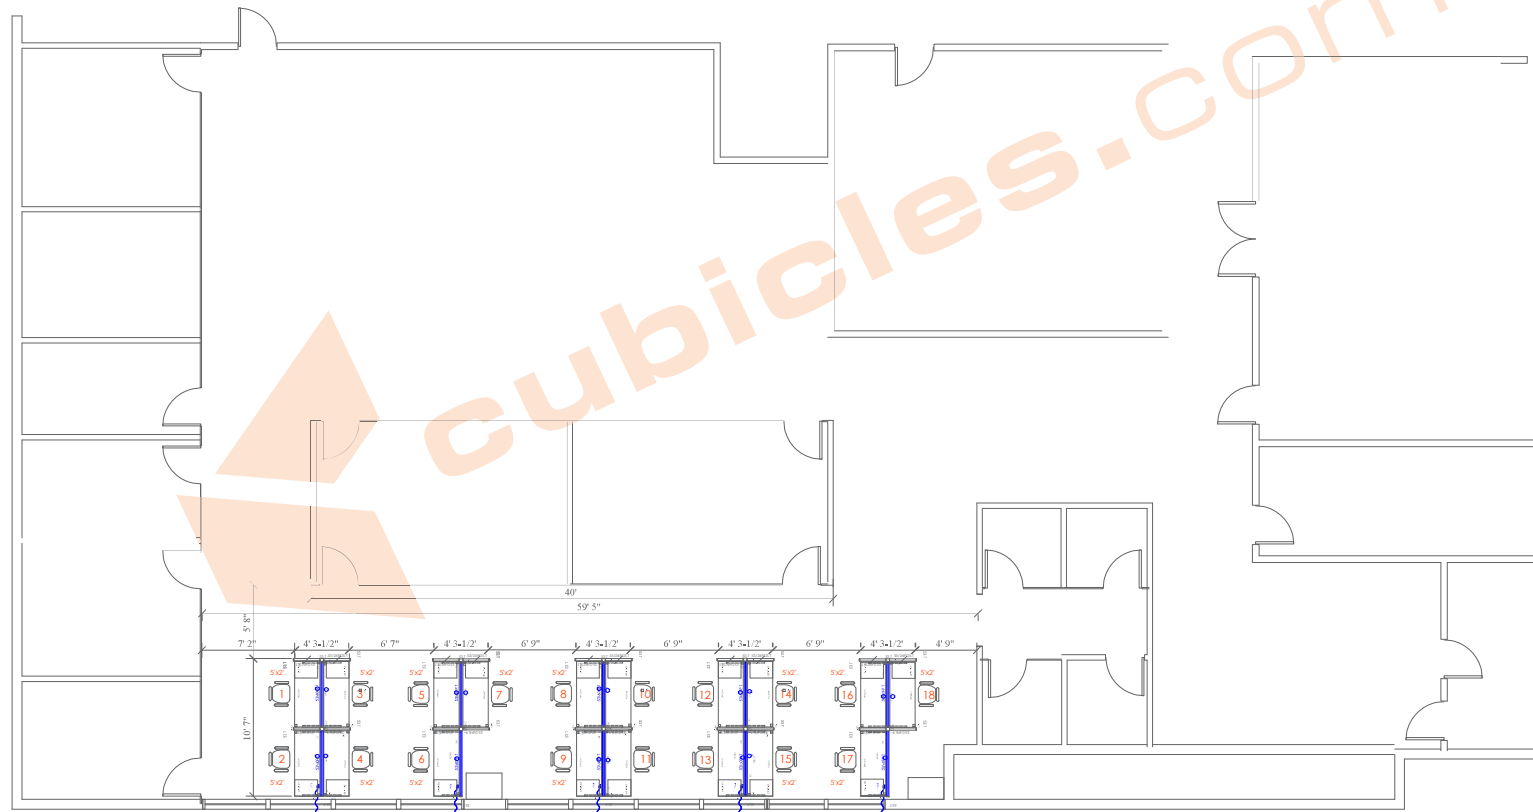

2D OVERALL

02™ Series Corporate Office Furniture | Grade 2 | Thin Base

[18] 5'x2'x53"H POWERED STATIONS W
[1] BOX/BOX/FILE PEDESTAL

*SEATING NOT INCLUDED, AVAILABLE UPON REQUEST

- NEW FURNITURE
- POWER
- NOTES